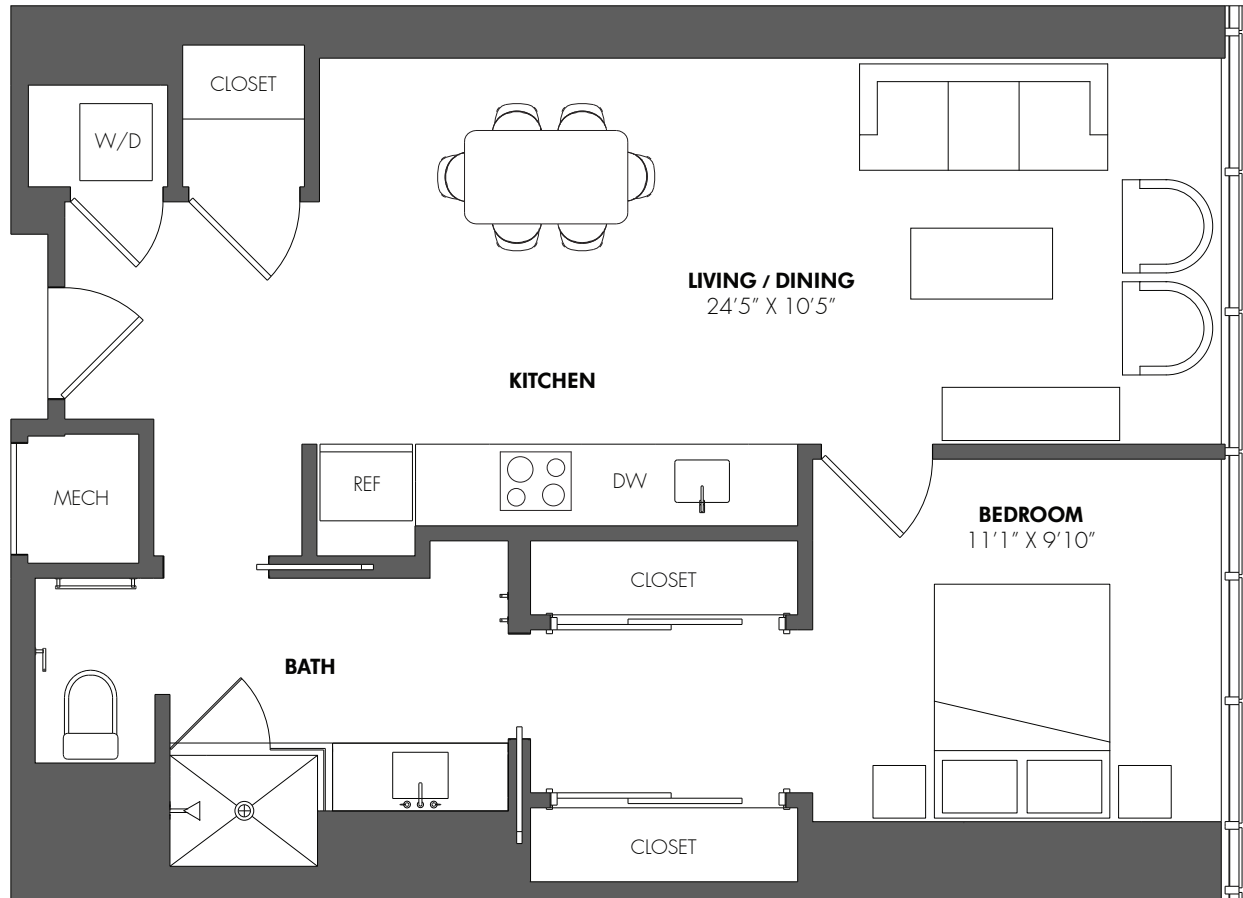

THE SILVA

1002

1 Bed | 1 Bath | 777 sqft

RESIDENCE

RENT

AVAILABILITY

1630 COLUMBIA RD NW, WASHINGTON, DC 20009 | 202.908.4824 | THESILVADC.COM

Elevations and floor plans are artist's renderings and are shown for illustration purposes only. All square feet are approximate only. Pricing is subject to change.