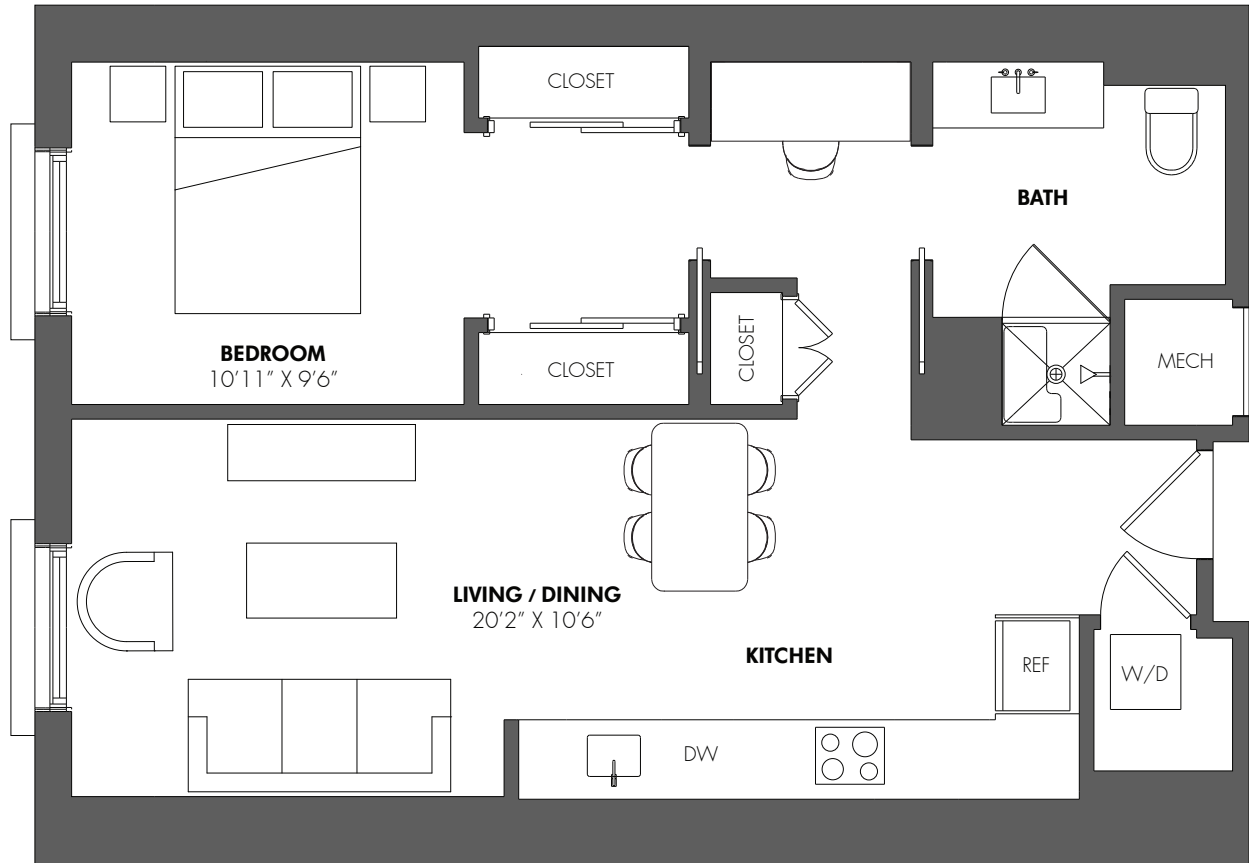

THE SILVA

208

1 Bed | 1 Bath | 740 sqft

RESIDENCE

RENT

AVAILABILITY