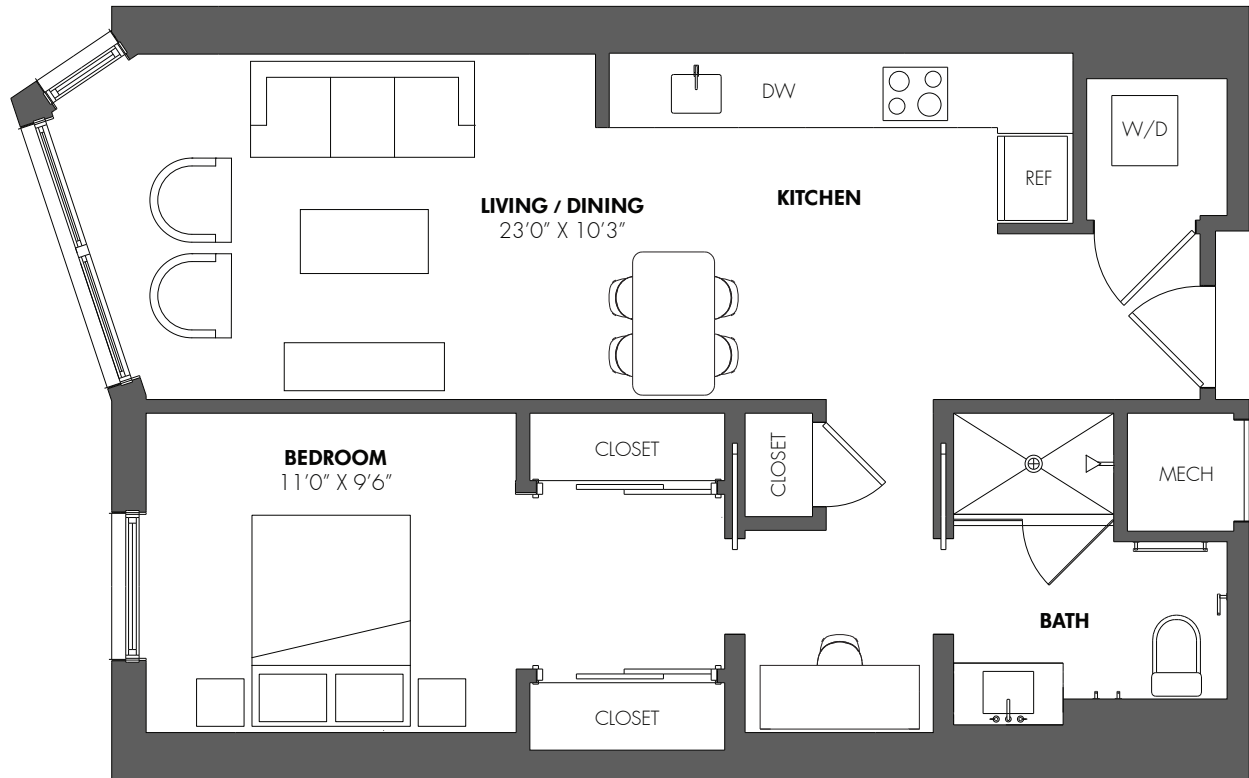

THE SILVA

307

1 Bed | 1 Bath | 767 sqft

RESIDENCE

RENT

AVAILABILITY