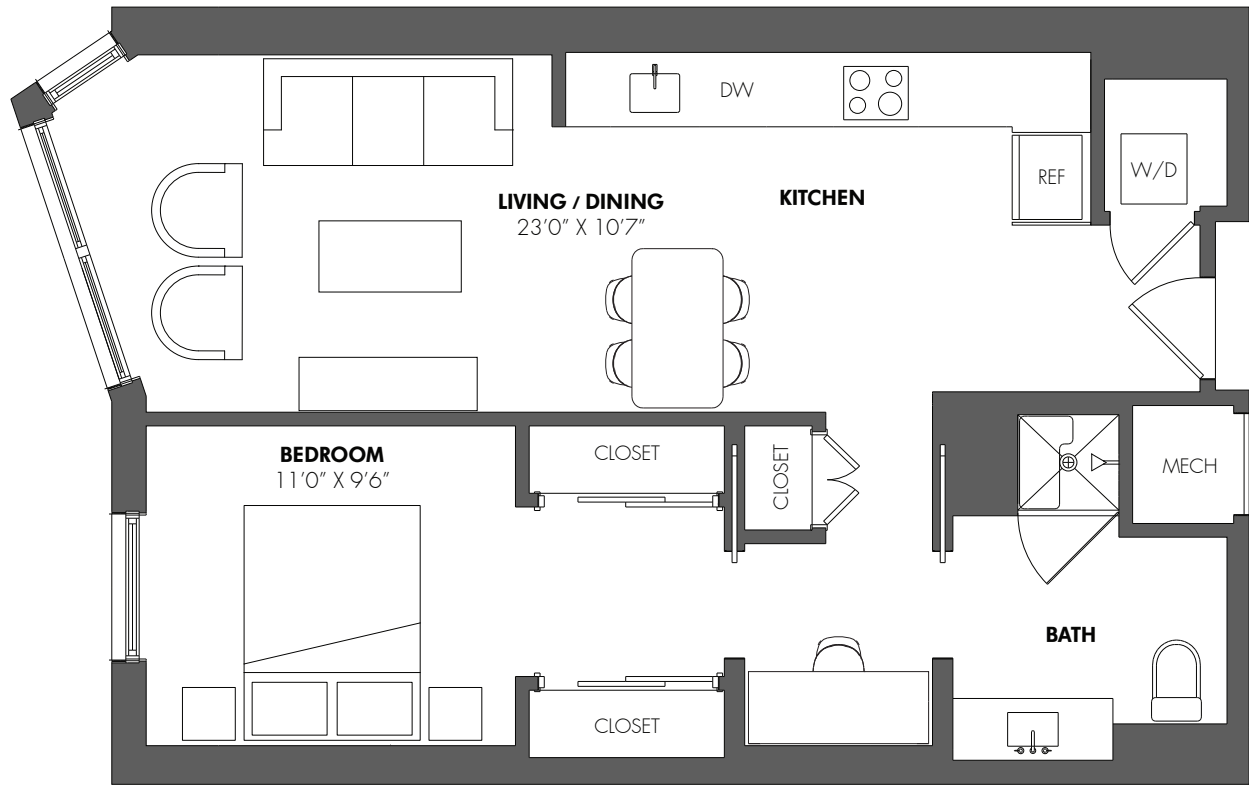

THE SILVA

310

1 Bed | 1 Bath | 749 sqft

RESIDENCE

RENT

AVAILABILITY