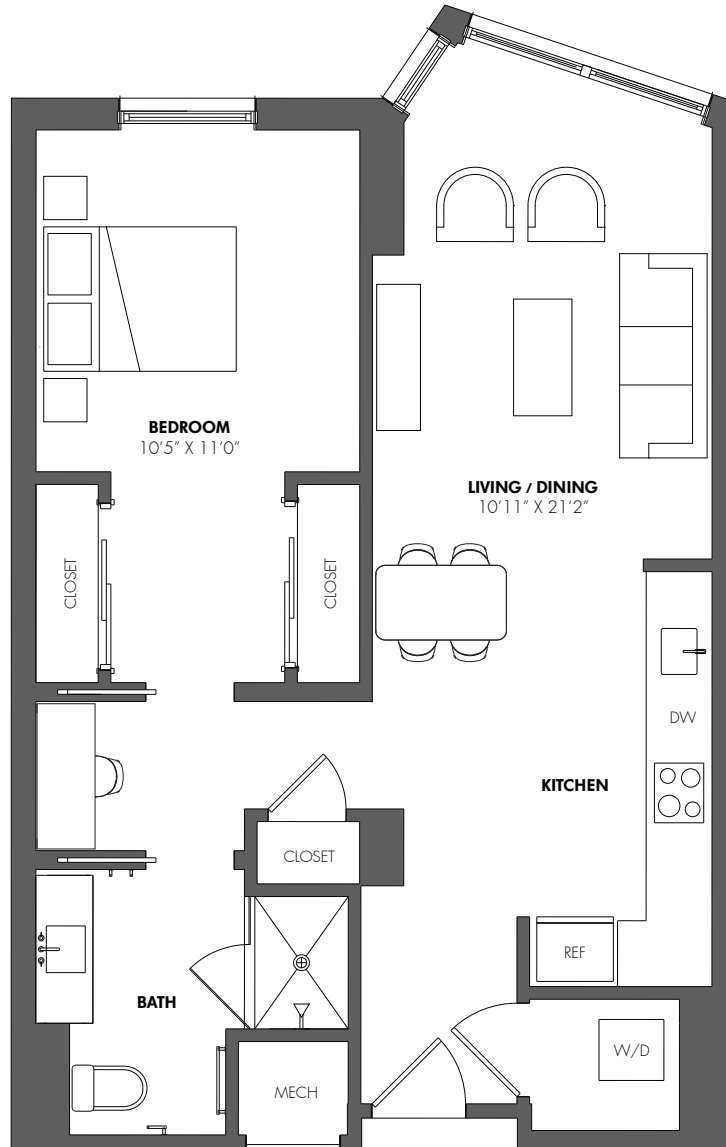

# THE SILVA

# 313

1 Bed | 1 Bath | 749 sqft

## RESIDENCE