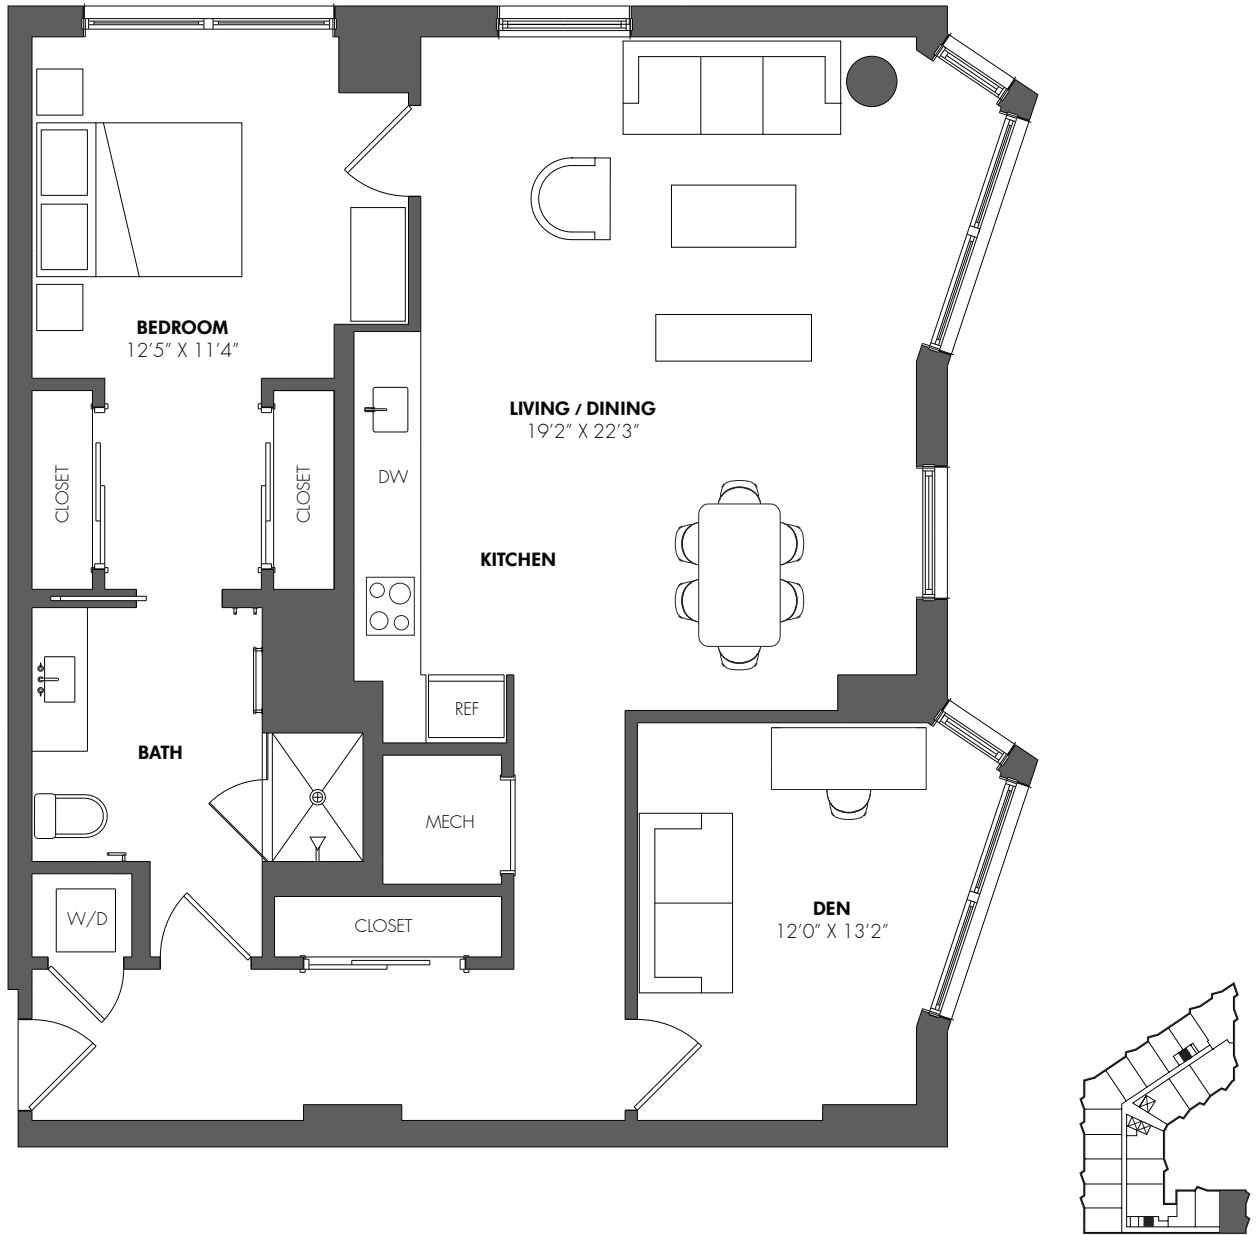

THE SILVA

406

1 Bed + Den | 1 Bath | 905 sqft

RESIDENCE

RENT

AVAILABILITY