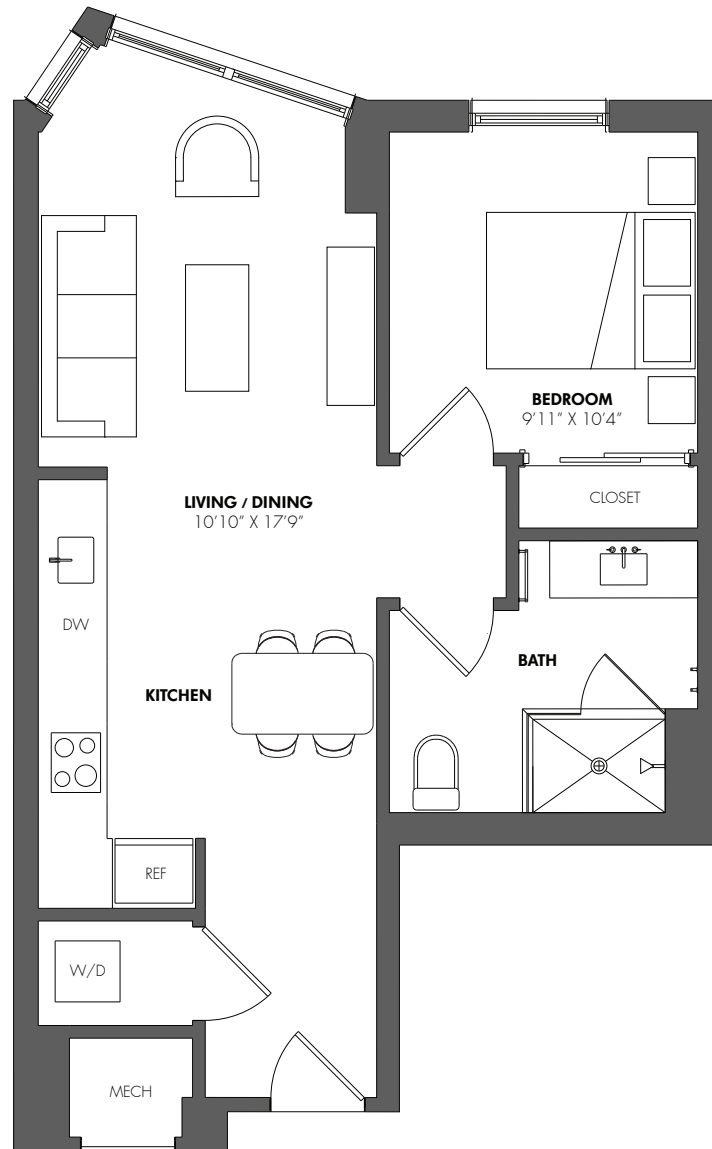

THE SILVA

415

1 Bed | 1 Bath | 637 sqft

RESIDENCE

RENT

AVAILABILITY