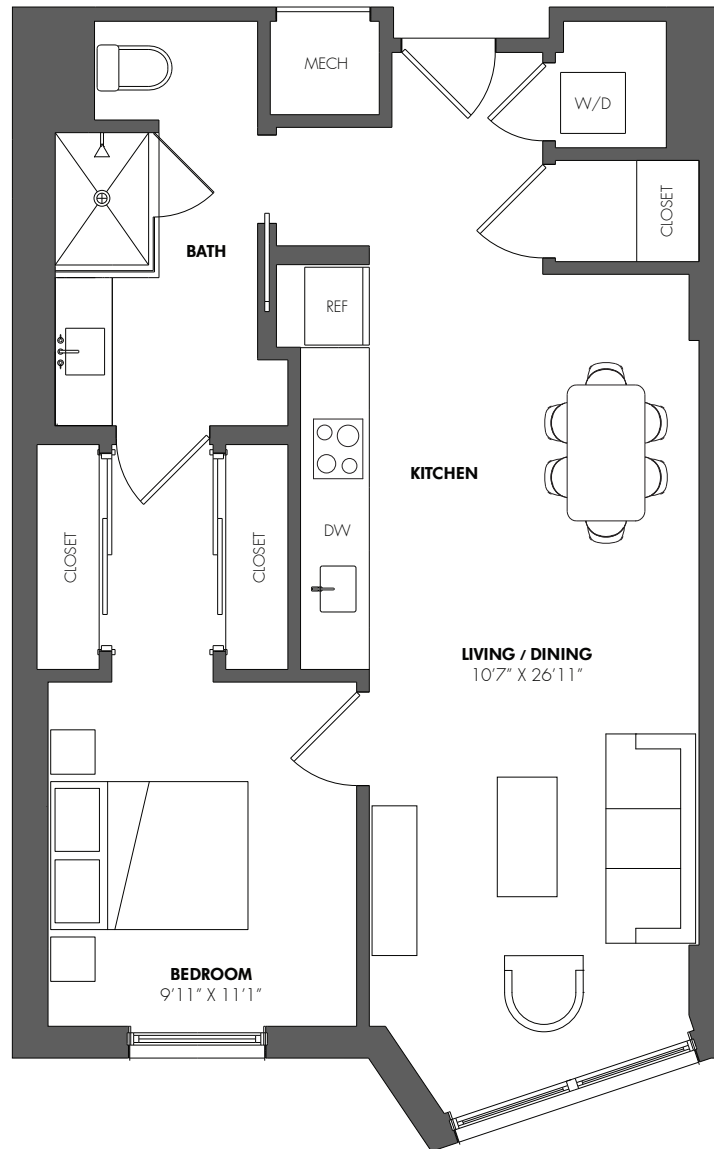

THE SILVA

419

1 Bed | 1 Bath | 749 sqft

RESIDENCE

RENT

AVAILABILITY